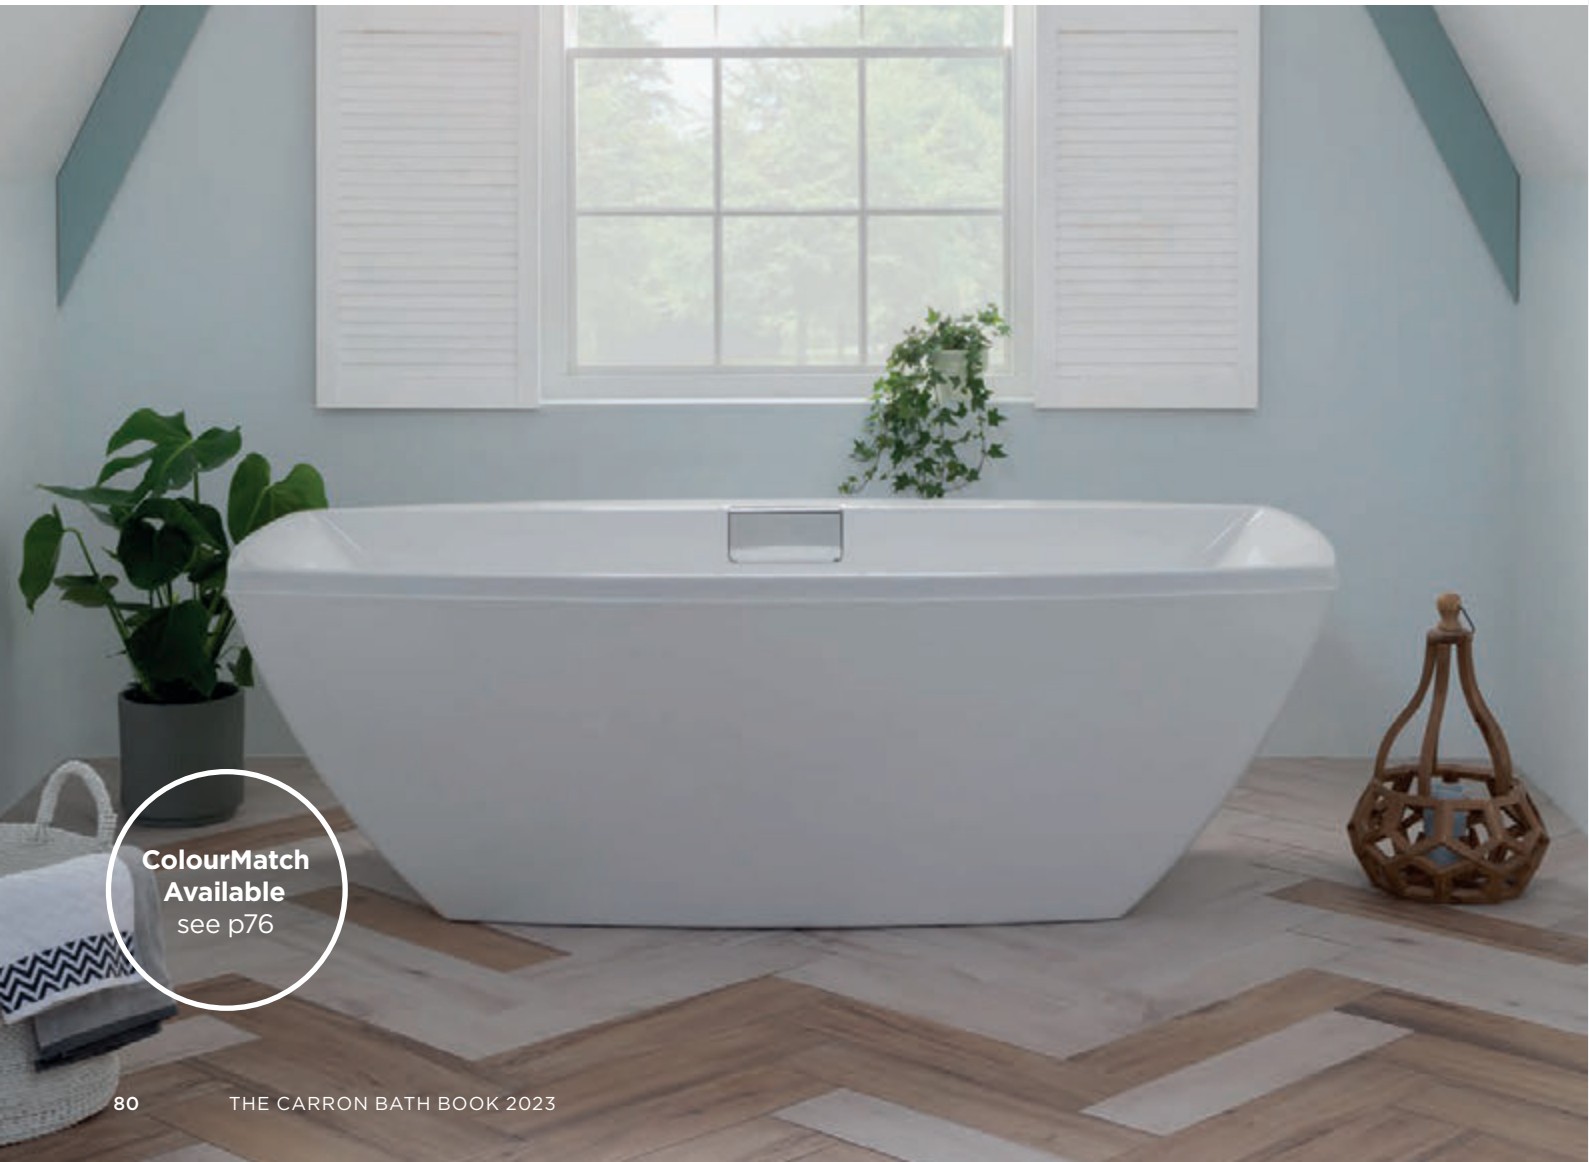

Inset option height is 600mm.

ColourMatch Available
 see p76

Celsius Freestanding

Our flagship freestanding bath. Generous proportions and stunning design details, with integrated waterfall overflow/filler.

Features.

- FS **Freestanding Bath**
- C **Carronite™ available** see p8

Sizes & Prices.

Length x Width x Height	Carronite Code
1910 x 910 x 610mm	
White	£2,590.89 02492
Granite	£3,925.20 02493

ColourMatch Available
 see p76