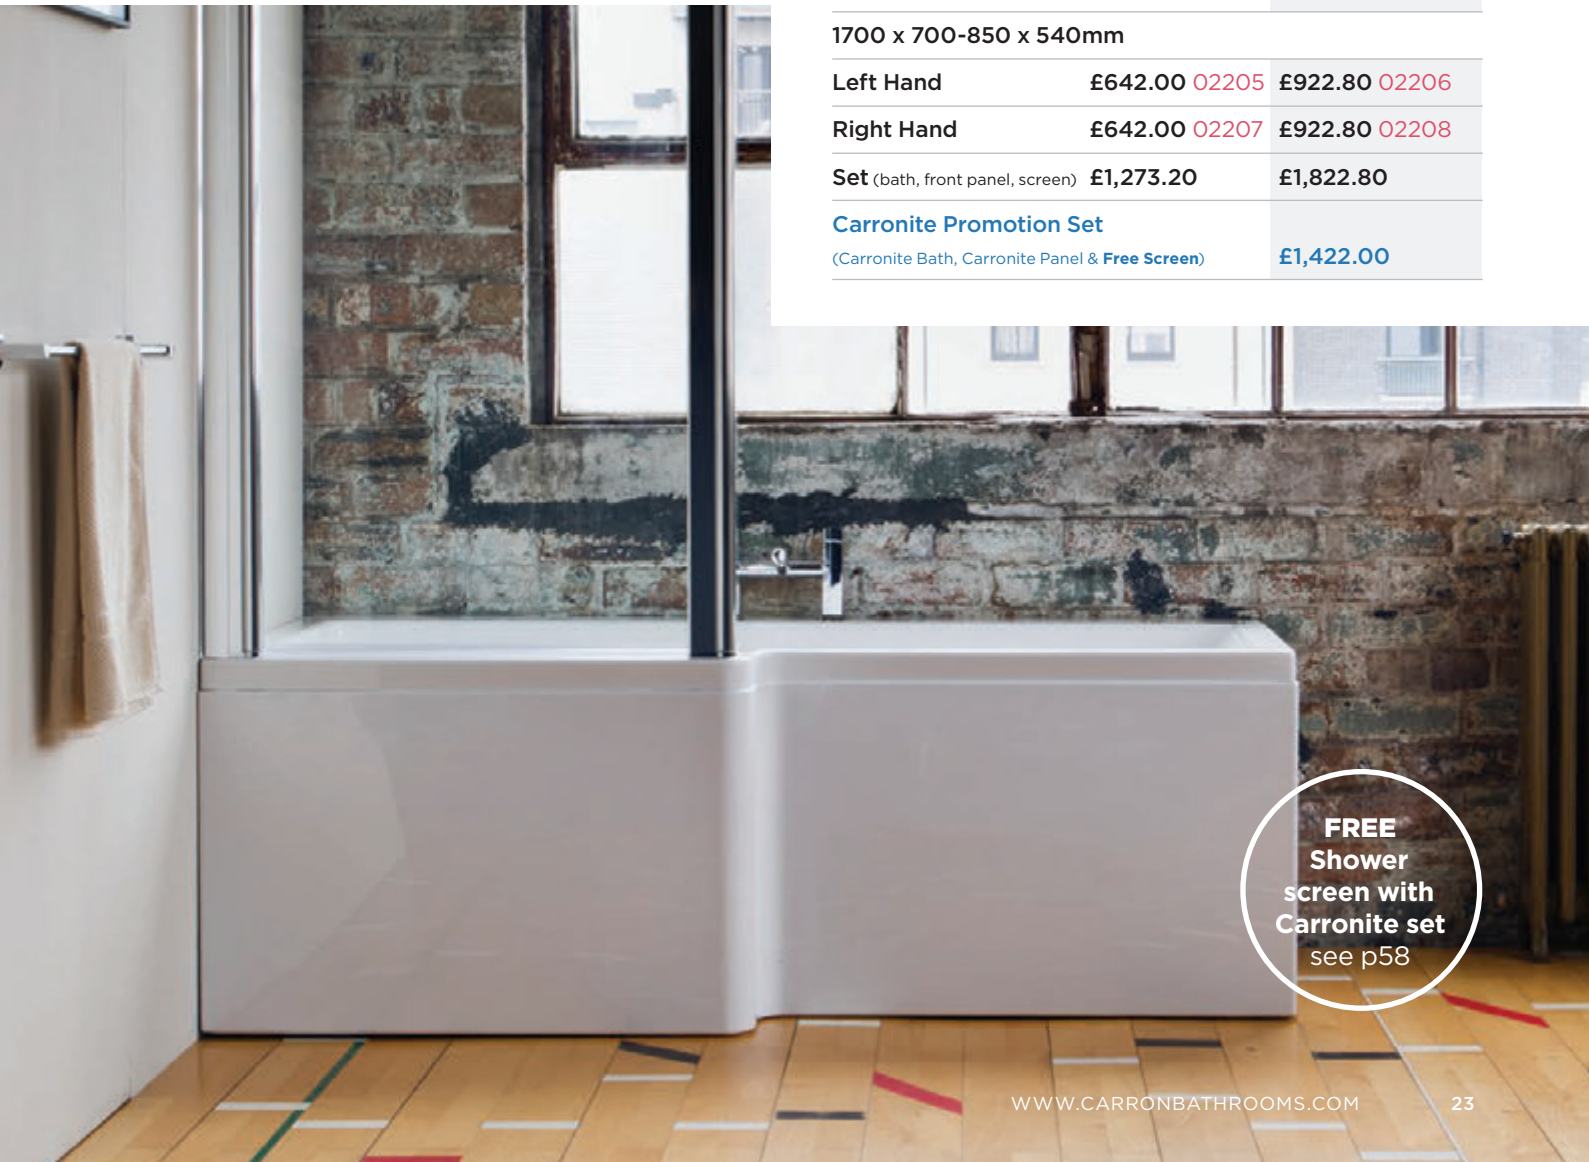

FREE
Shower
screen with
Carronite set
see p58