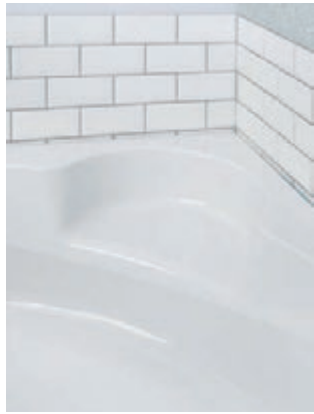

Sizes & Prices.

Length x Width x Height	5mm Code	Carronite Code
1550 x 950 x 540mm		
Left Hand	£964.80 02232	£1,305.60 02233
Right Hand	£964.80 02234	£1,305.60 02235

Left hand bath shown.

Monarch

A symmetrical corner bath with a convenient seating area for ease of use.