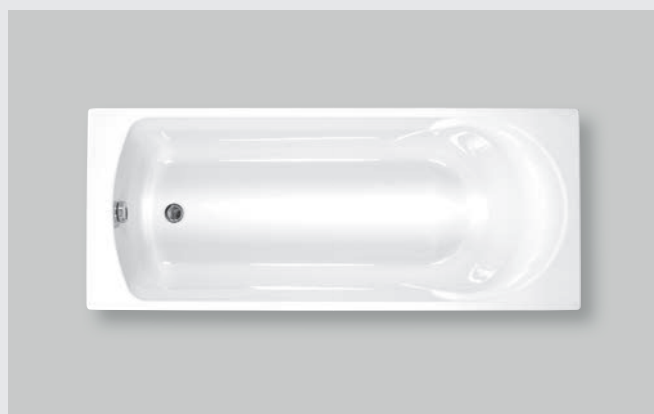

Arc SE

This single end, Arc bath has a beautiful and comfortable curved detail, ideal for a long soak.

Features.

RB	Rectangular Bath	
SE	Single End	
C	Carronite™ available	see p8
P	Panel available	see p90
SS	Shower Screen available	see p94
W	Whirlpool Systems available	see p12

Sizes & Prices.

Length x Width x Height	5mm Code	Carronite Code
1500 x 700 x 515mm	£388.80 02443	£690.00 02444
1700 x 700 x 515mm	£388.80 02013	£690.00 02014
1700 x 750 x 540mm	£507.60 02015	£800.40 02016