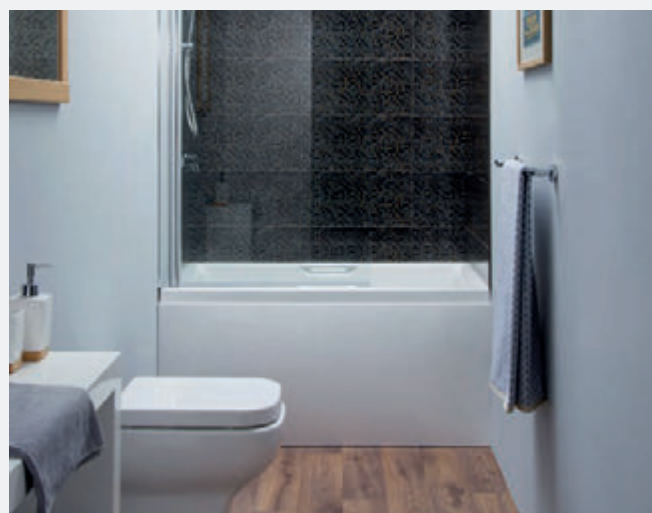

Sizes & Prices.

Length x Width x Height	5mm Code	Carronite Code
1250 x 725 x 540mm	£475.20 02445	£741.60 02446