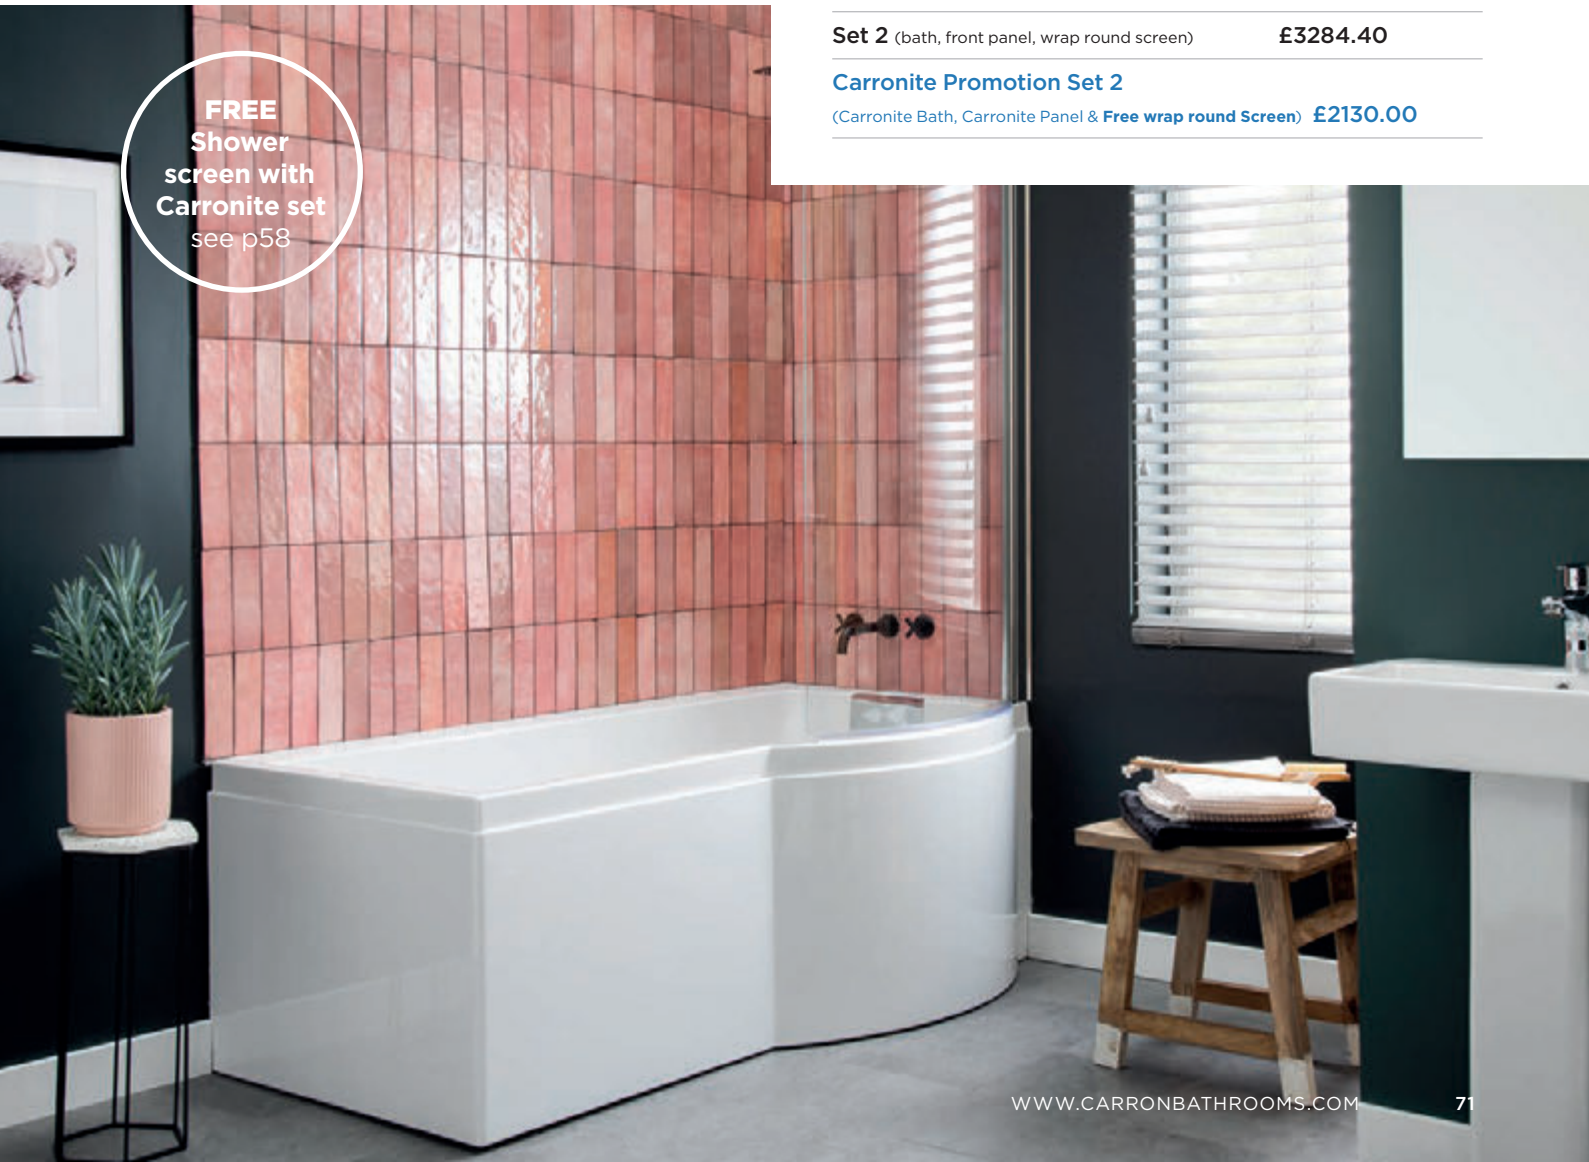

Length x Width x Height

Carronite **Code**

1900 x 1000 x 570mm

£2,052.00 **O2494**

Celsius Showerbath

Large, comfortable, showerbath with striking Celsius design features and bespoke waterfall overflow/filler.

Features.

SB	Showerbath	
C	Carronite™ available	see p8
P	Panel available	see p90
SS	Shower Screen available	see p94

Left hand bath shown.

Sizes & Prices.

Length x Width x Height	Carronite Code
1700 x 750-900 x 540mm	
Left Hand	£1,646.40 02412
Right Hand	£1,646.40 02413
Set 1 (bath, front panel, screen)	£2506.80
Carronite Promotion Set 1 (Carronite Bath, Carronite Panel & Free Screen)	£2130.00
Set 2 (bath, front panel, wrap round screen)	£3284.40
Carronite Promotion Set 2 (Carronite Bath, Carronite Panel & Free wrap round Screen)	£2130.00

FREE
Shower
screen with
Carronite set
see p58

Carron Editions+

The Editions range covers innovative new bath finishes, design details for new models and existing Carron favourites, and a range of accessories that will impact any bathroom interior. To add an extra layer of luxury and reliability, Editions baths come in Carronite™ finish as standard.

Editions Range Features.

+ Low Rim

All Editions baths are Low Rim. A subtle feature that transforms a standard bath rim into a cutting-edge design statement.

+ Matt Finish

These almost soft-feel baths bring a stylish look to compliment the comfortable bathing experience.