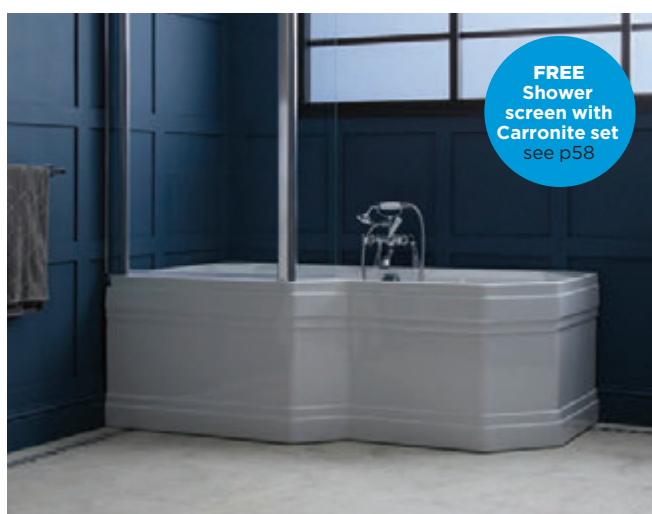

Sizes & Prices.

Length x Width x Height	Carronite Code
1700 x 750-900 x 540mm	
Left Hand	£1,611.60 02538
Right Hand	£1,611.60 02539
Set (bath, front panel, screen)	£2703.60
Carronite Promotion Set (Carronite Bath, Carronite Panel & Free Screen)	£2250.00

Left hand bath shown.