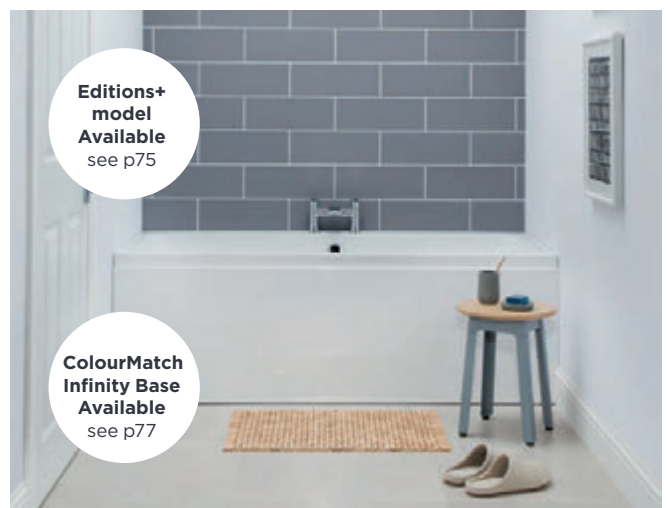

Profile

RANGE

A minimalist design with super-fine rim. Available in single and double end options. This range also includes a statement showerbath featuring the same subtle, rim detail.

- Thin rim design
- Custom shower screen option
- Extensive range of sizes available
- Range of complementary bath panels, including L-Shaped panels

Profile DE

Slimline, double ended bath with generous back tap ledge.

Features.

RB	Rectangular Bath	
DE	Double End	
C	Carronite™ available	see p8
P	Panel available	see p90
SS	Shower Screen available	see p94

Sizes & Prices.

Length x Width x Height	5mm Code	Carronite Code
1600 x 700 x 515mm	£481.20 02199	£820.80 02200
1600 x 800 x 540mm	£601.20 02589	£958.80 02590
1650 x 700 x 515mm	£481.20 02521	£820.80 02522
1700 x 700 x 515mm	£481.20 02191	£820.80 02192
1700 x 750 x 540mm	£601.20 02195	£958.80 02196
1750 x 750 x 540mm	£616.80 02593	£985.20 02594
1800 x 700 x 540mm	£628.80 02573	£1,010.40 02574

**Editions+
model
Available**
see p75

**ColourMatch
Infinity Base
Available**
see p77