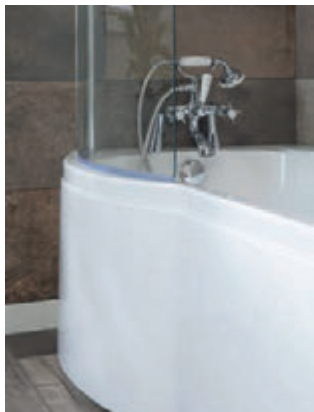

Left hand bath shown.