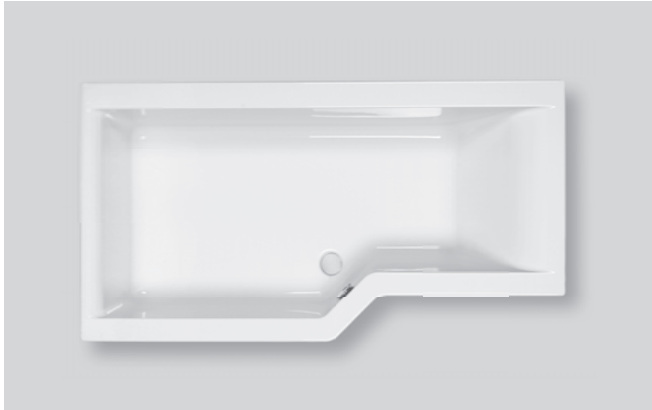

Sizes & Prices.

Length x Width x Height	5mm Code	Carronite Code
1700 x 725 x 540mm	£511.20 02363	£777.60 02364

Urban Edge Showerbath

Angled design showerbath with bold, Urban design features.

Features.

SB	Showerbath	
C	Carronite™ available	see p8
P	Panel available	see p92
SS	Shower Screen available	see p92
W	Whirlpool Systems available	see p12