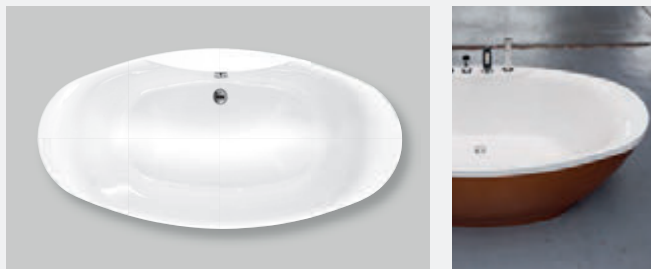

Elysee

Full oval design with integrated tap ledge, the Elysee brings a nautical feel to any bathroom.

Features.

- FS **Freestanding Bath**
- C **Carronite™ available** see p8
- W **Whirlpool Systems available** (Inset only) see p8

Sizes & Prices.

Length x Width x Height	5mm Code	Carronite Code
1800 x 900 x 650mm		£2,131.20 02086
Inset option	£888.00 02084	£1,453.20 02085
Optional Filler	£216.00 02086+