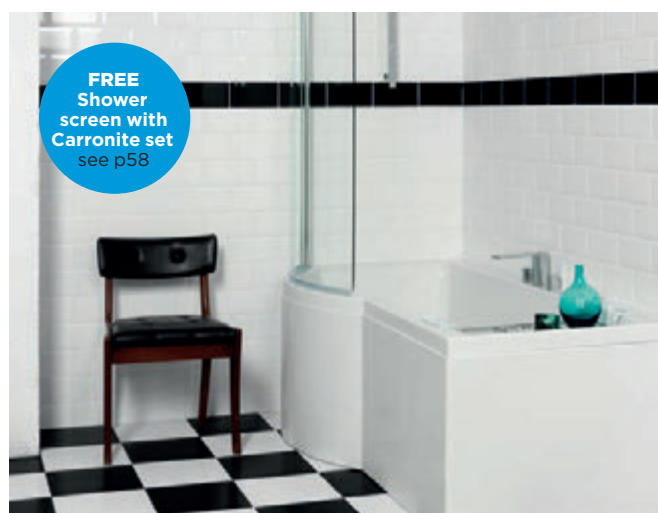

Urban Showerbath

P-shaped showerbath with the same bold, Urban design features and innovative back tap ledge.

Features.

SB	Showerbath	
C	Carronite™ available	see p8
P	Panel available	see p92
SS	Shower Screen available	see p92
W	Whirlpool Systems available	see p12

Sizes & Prices.

Length x Width x Height	5mm Code	Carronite Code
1700 x 750-900 x 540mm		
Left Hand	£924.00 02369	£1,456.80 02370
Right Hand	£924.00 02371	£1,456.80 02372
Set 1 (bath, front panel, screen)	£1604.40	£2317.20
Carronite Promotion Set 1 (Carronite Bath, Carronite Panel & Free Screen)		£1940.40
Set 2 (bath, front panel, wrap round screen)	£2382.00	£3094.80
Carronite Promotion Set 2 (Carronite Bath, Carronite Panel & Free wrap round Screen)		£1940.40

Right hand bath shown.