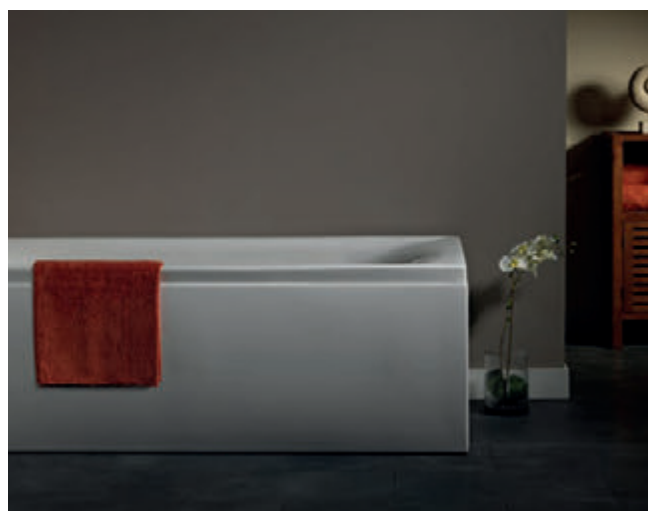

Delta & Sigma

RANGE

Subtle curve detail provides extra comfort for the user and adds character to this stylish, unpretentious bath.

- Wide range of sizes including smaller options
- Hand grips available
- Range of complementary bath panels, including L-Shaped panels

Delta

Curved back slope for comfortable and luxurious bathing.

Features.

RB	Rectangular Bath	
SE	Single End	
C	Carronite™ available	see p8
HG	Handgrips available	see p95
P	Panel available	see p90
SS	Shower Screen available	see p94
W	Whirlpool Systems available	see p12

Sizes & Prices.

Length x Width x Height	5mm Code	Carronite Code
1400 x 700 x 515mm	£501.60 02047	£826.80 02048
1500 x 700 x 515mm	£501.60 02051	£826.80 02052
1600 x 700 x 515mm	£501.60 02055	£826.80 02056
1650 x 700 x 515mm	£501.60 02059	£826.80 02060
1675 x 700 x 515mm	£501.60 02063	£826.80 02064
1700 x 700 x 515mm	£501.60 02067	£826.80 02068