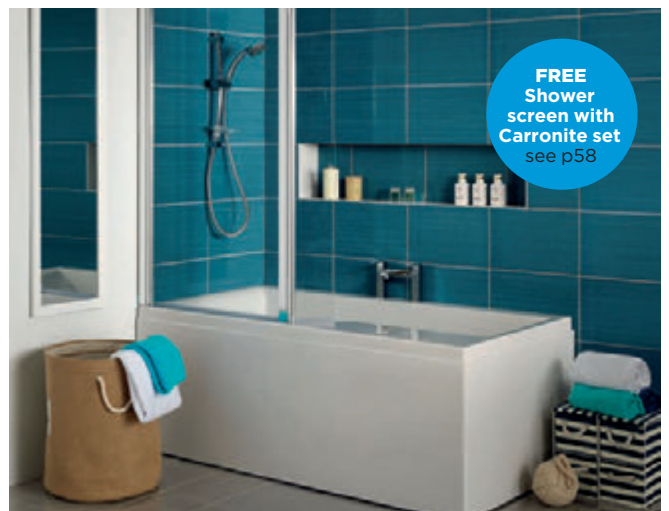

Left hand bath shown.

Urban Swing Showerbath

Showerbath design with integrated seating area for easy access and accessibility.

Features.

SB	Showerbath	
C	Carronite™ available	see p8
P	Panel available	see p92
SS	Shower Screen available	see p92
W	Whirlpool Systems available	see p12

Left hand bath shown.

Celsius

RANGE

The Carron Bathrooms flagship range with a selection of generous, design-led baths with the Celsius signature sharp, defined edges. Wide range of bath types available including rectangular, showerbath and freestanding.