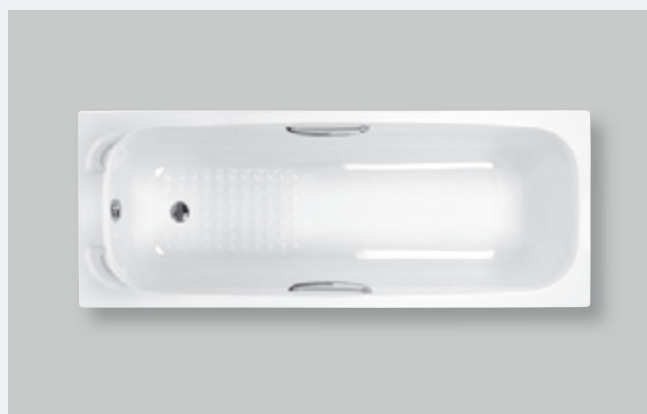

Highgate Showerbath

Bold Art Deco Showerbath available with unique wrap-around panel and showerscreen designed and produced for the Highgate range.

Features.

SB	Showerbath	
C	Carronite™ available	see p8
P	Panel available	see p90
SS	Shower Screen available	see p94

Sizes & Prices.

Length x Width x Height	Carronite Code
1700 x 750-900 x 540mm	
Left Hand	£1,611.60 02538
Right Hand	£1,611.60 02539
Set (bath, front panel, screen)	£2703.60
Carronite Promotion Set (Carronite Bath, Carronite Panel & Free Screen)	£2250.00

Swallow TG

Traditionally styled bath with handgrips as standard and a half-length textured base.

Features.

RB	Rectangular Bath	
SE	Single End	
C	Carronite™ available	see p8
HG	Handgrips as standard	
P	Panel available	see p90
SS	Shower Screen available	see p94

Sizes & Prices.

Length x Width x Height	5mm Code	Carronite Code
1700 x 700 x 515mm	£360.00 02221	£709.20 02222
8mm model	£471.60 02223	
1800 x 700 x 540mm	£723.60 02224	£1,032.00 02225