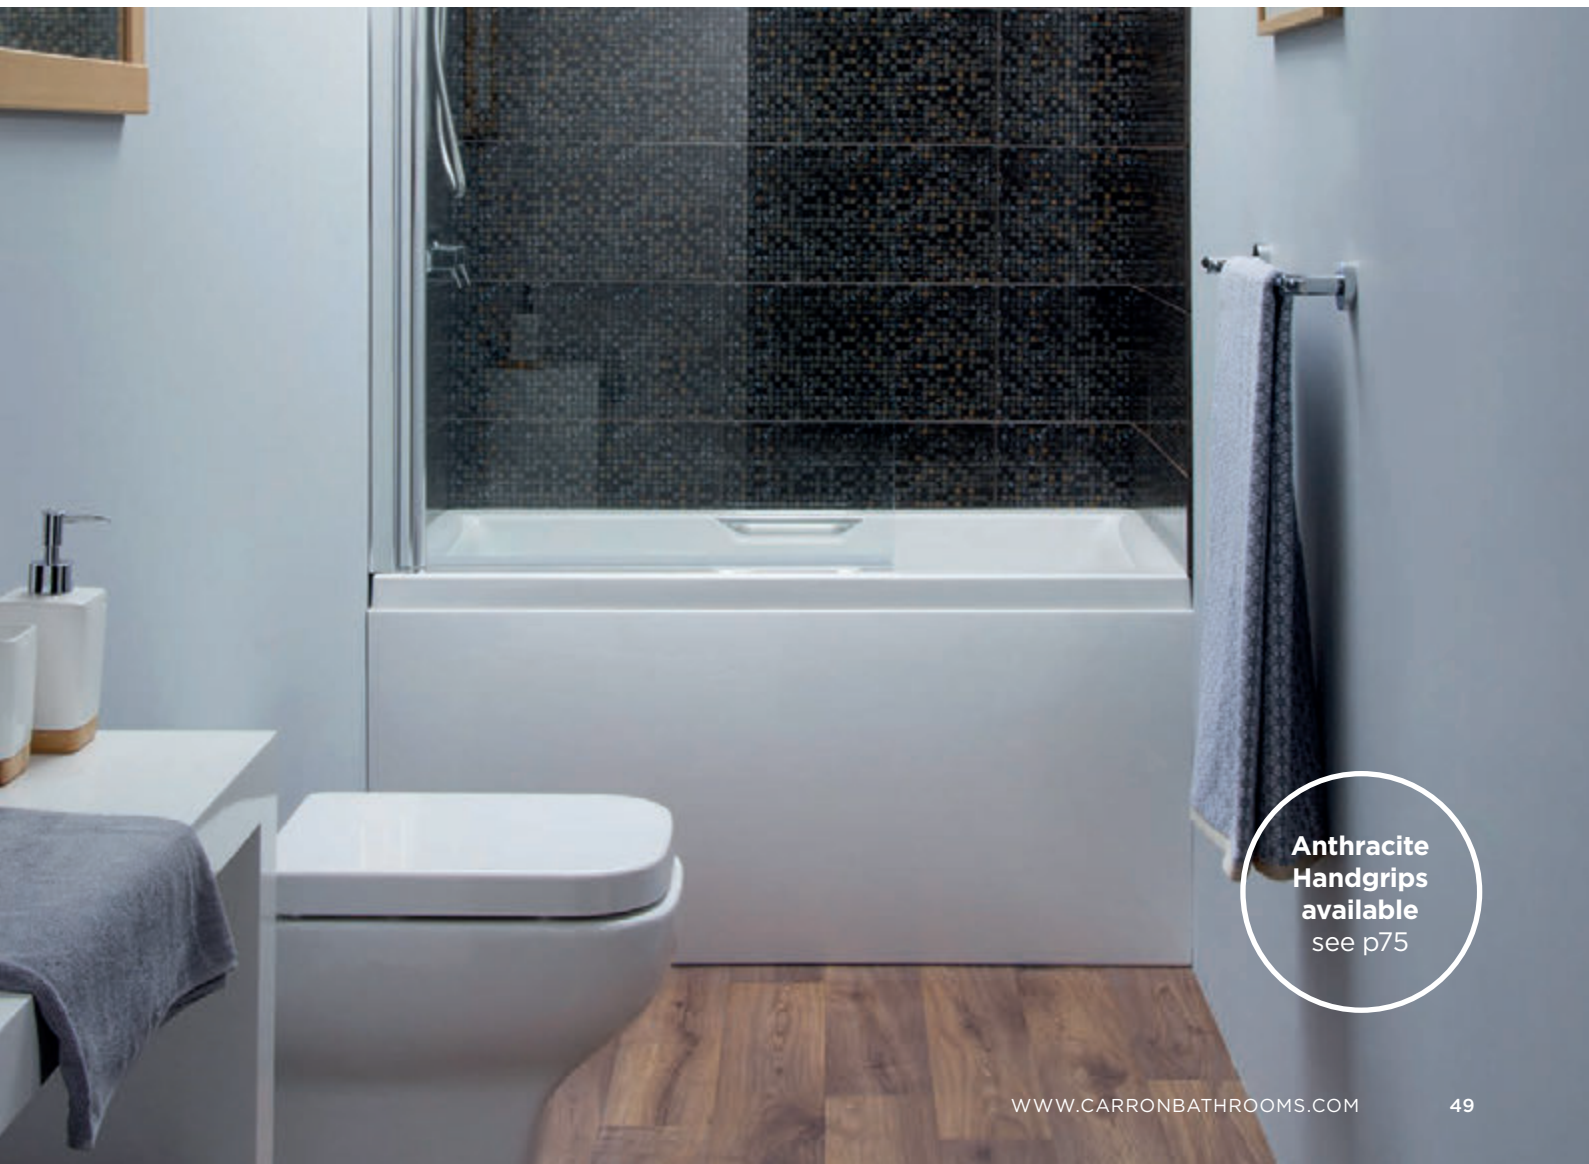

Sizes & Prices.

Length x Width x Height	5mm Code	Carronite Code
1250 x 725 x 540mm	£475.20 02445	£741.60 02446