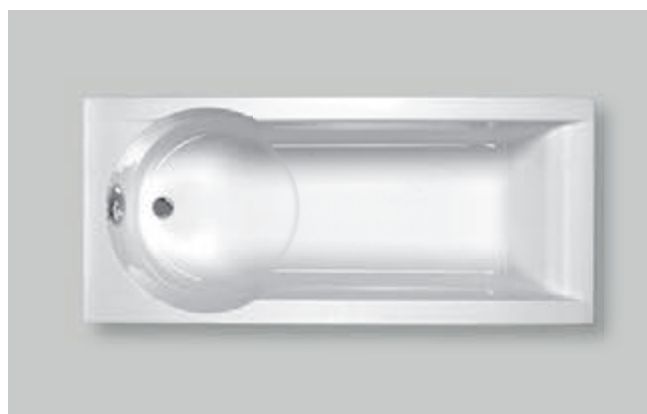

Sizes & Prices.

Length x Width x Height	5mm Code	Carronite Code
1700 x 750 x 540mm	£548.40 02622	£896.40 02623
1800 x 800 x 540mm	£662.40 02624	£1,046.40 02625