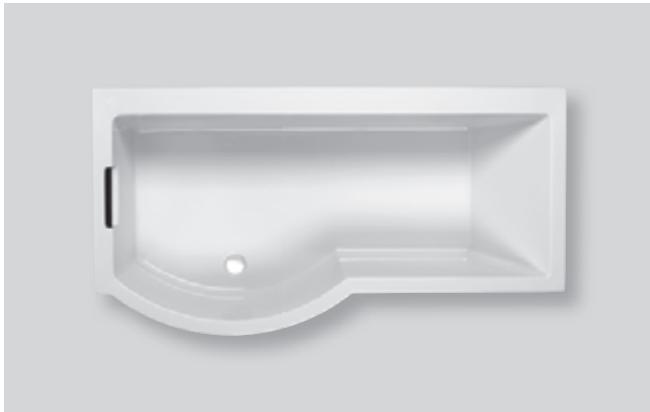

Features.

SB	Showerbath	
C	Carronite™ available	see p8
P	Panel available	see p90
SS	Shower Screen available	see p94

Left hand bath shown.