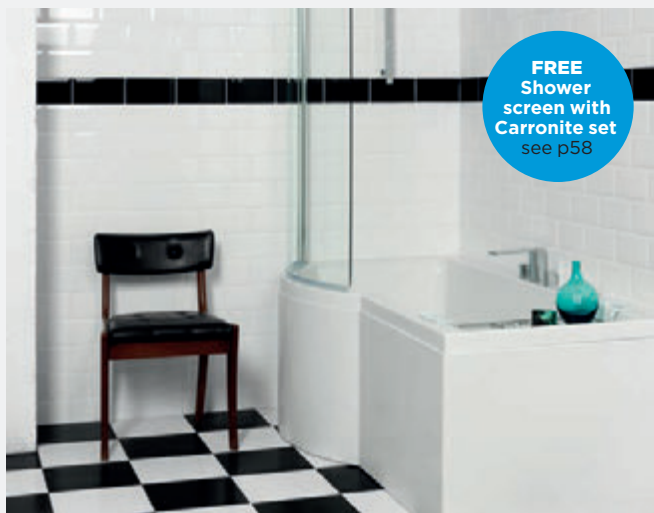

Left hand bath shown.

Urban Showerbath

P-shaped showerbath with the same bold, Urban design features.

Features.

SB	Showerbath	
C	Carronite™ available	see p8
P	Panel available	see p92
SS	Shower Screen available	see p92
W	Whirlpool Systems available	see p12

Sizes & Prices.

Length x Width x Height	5mm Code	Carronite Code
1700 x 750-900 x 540mm		
Left Hand	£924.00 02369	£1,456.80 02370
Right Hand	£924.00 02371	£1,456.80 02372
Set 1 (bath, front panel, screen)	£1604.40	£2317.20
Carronite Promotion Set 1 (Carronite Bath, Carronite Panel & Free Screen)		£1940.40
Set 2 (bath, front panel, wrap round screen)	£2382.00	£3094.80
Carronite Promotion Set 2 (Carronite Bath, Carronite Panel & Free wrap round Screen)		£1940.40