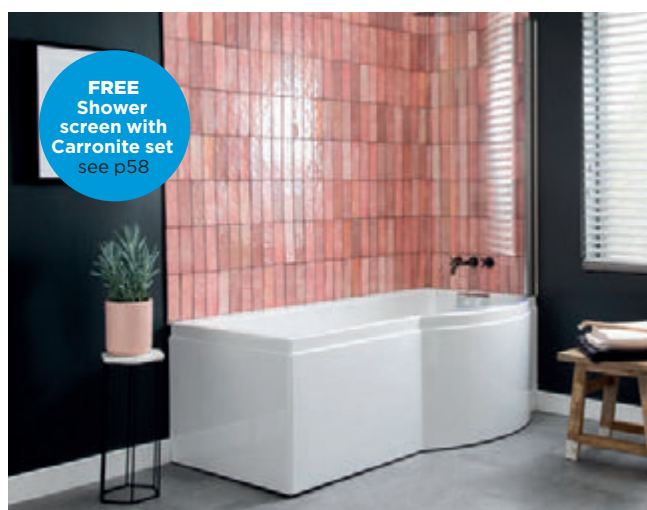

Left hand bath shown.

Celsius Showerbath

Large, comfortable, showerbath with striking Celsius design features and an integrated waterfall overflow filler.

Features.

SB	Showerbath	
C	Carronite™ available	see p8
P	Panel available	see p90
SS	Shower Screen available	see p94

Sizes & Prices.

Length x Width x Height	Carronite Code
1700 x 750-900 x 540mm	
Left Hand	£1,646.40 02412
Right Hand	£1,646.40 02413
Set 1 (bath, front panel, screen)	£2506.80
Carronite Promotion Set 1 (Carronite Bath, Carronite Panel & Free Screen)	£2130.00
Set 2 (bath, front panel, wrap round screen)	£3284.40
Carronite Promotion Set 2 (Carronite Bath, Carronite Panel & Free wrap round Screen)	£2130.00