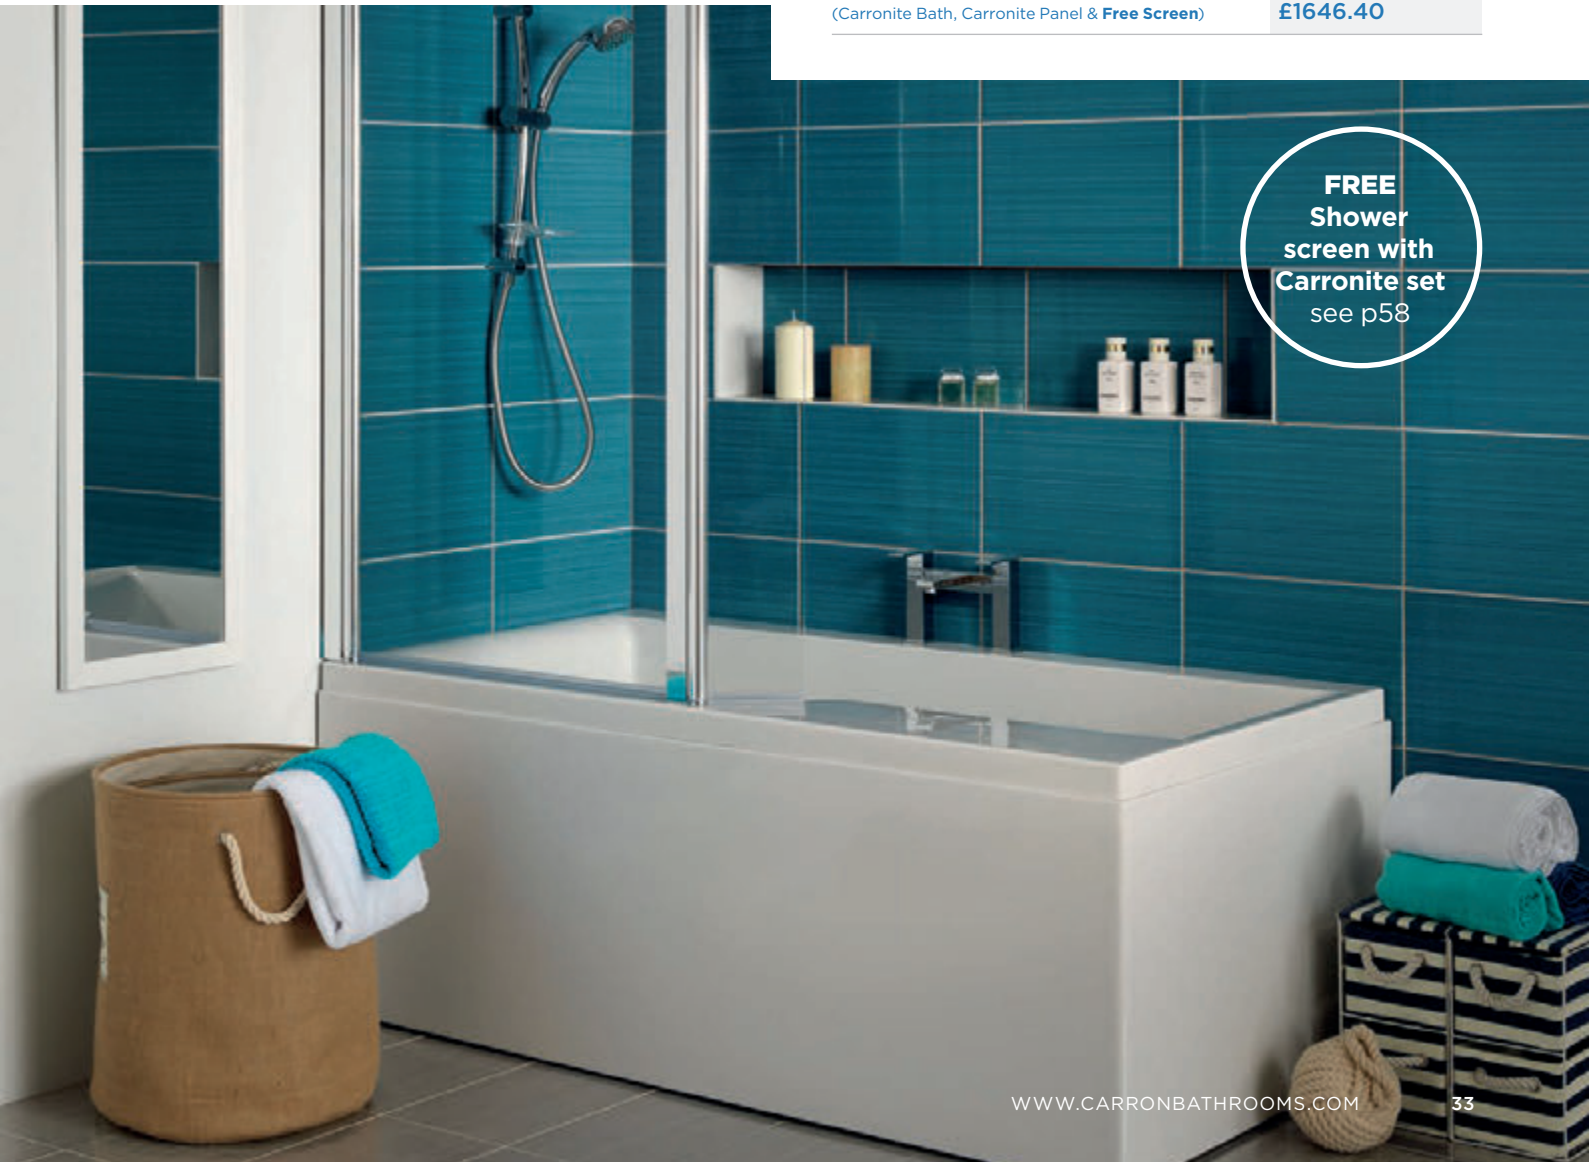

Sizes & Prices.

Length x Width x Height	Carronite Code
1575 x 850mm x 540mm	
Left Hand	£1,423.20 02432
Right Hand	£1,423.20 02434
Set (bath, front panel, screen)	£2047.20
Carronite Promotion Set (Carronite Bath, Carronite Panel & Free Screen)	£1646.40